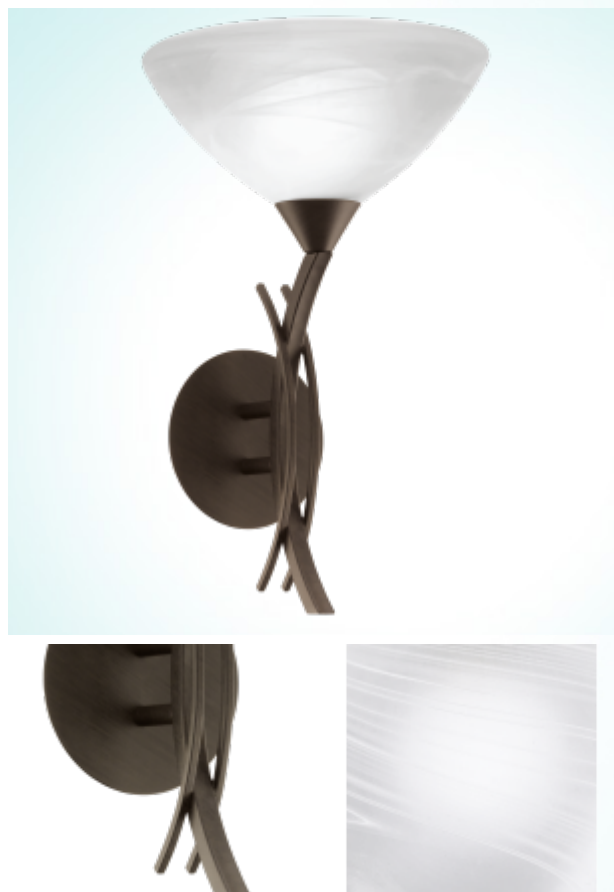

91434

VINOVO

General Information

Article:	91434
Lighting Type:	wall luminaire
Collection:	Traditional
EAN Code:	9002759914349

Dimensions

Depth:	250 mm
Height:	425 mm
Overhang:	255 mm
Weight:	1.941 kg

Illuminant

Socket:	E27
Illuminant:	E27
Delivery:	excl.
Max. Wattage:	1x 60W
Suitable for:	A++ - E

Material & Colour

Enclosure Material:	steel
Enclosure Colour:	dark brown
Glass / Shade Material:	alabaster glass
Glass / Shade Colour:	white

Technical Information

Protection Rating:	IP20
Protection Class:	1
Line Voltage:	220-240V,50/60Hz
Operation Voltage:	220-240V,50/60Hz

Technical changes reserved